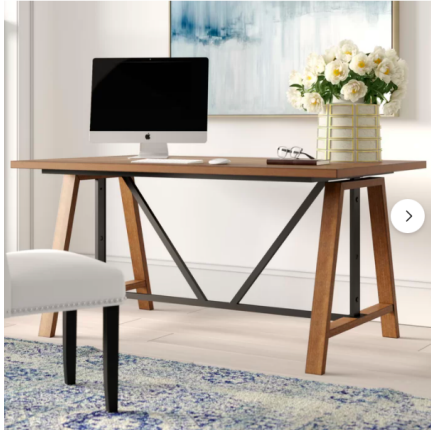

PRODUCT DESCRIPTIONS

Copy by Maizy Broderick Scarpa

Height Adjustable Standing Desk by Joss & Main

- Material: engineered wood and tubular metal
- Distressed finish
- Finished back
- Manually height adjustable from 30" H to 38" H
- Assembly required: yes (tools are included)

Elevate your workspace with this stunning and versatile desk by Joss & Main. Whether cozied up to a window or starring as the room's centerpiece, this sleek furnishing does not disappoint. We love the chic silhouette formed by clean lines and geometric angles. The distressed wood finish will fit your ultra-modern apartment or rustic farmhouse interior. A tubular metal framework supports the adjustable top and intersects flattened A-frame wooden legs. Ranging from 30" at its lowest setting to 38" at its highest, the manually adaptable height allows for multiple work modes; whether configured for sitting or standing, it meets all your ergonomic needs. With a finished back, this desk dazzles in 360°. All the tools for assembly are included, so you'll be writing the next great novel in no time, while leading the charge of cutting-edge home decor.

Standard Bed by Kelly Clarkson Home

- Style: Bohemian/French Country
- Upholstered headboard with foam fill
- Frame material: solid wood
- Assembly required
- Box spring required

Who hasn't dreamed of waking up in a sunny villa? This bohemian-style bed, hand-curated by Kelly Clarkson, brings you all the charm and romance of the French countryside, minus jet-lag. It's perfect for reading a novella propped against the beautifully upholstered headboard, and the solid wood frame really pulls a room together. From spool legs to beveled accents, each detail has been executed with care. After assembling and adding a box spring, you'll be living in comfort!